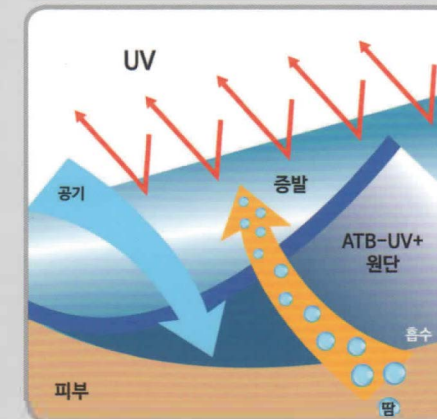

UV Protection

It blocks not only UV-B(290~320nm) but also UV-A (320~400nm) that penetrate deep into the skin.

Excellent Antibacterial

ATB-UV+ exhibits excellent antibacterial effect because it contains a silver component with excellent antibacterial properties.