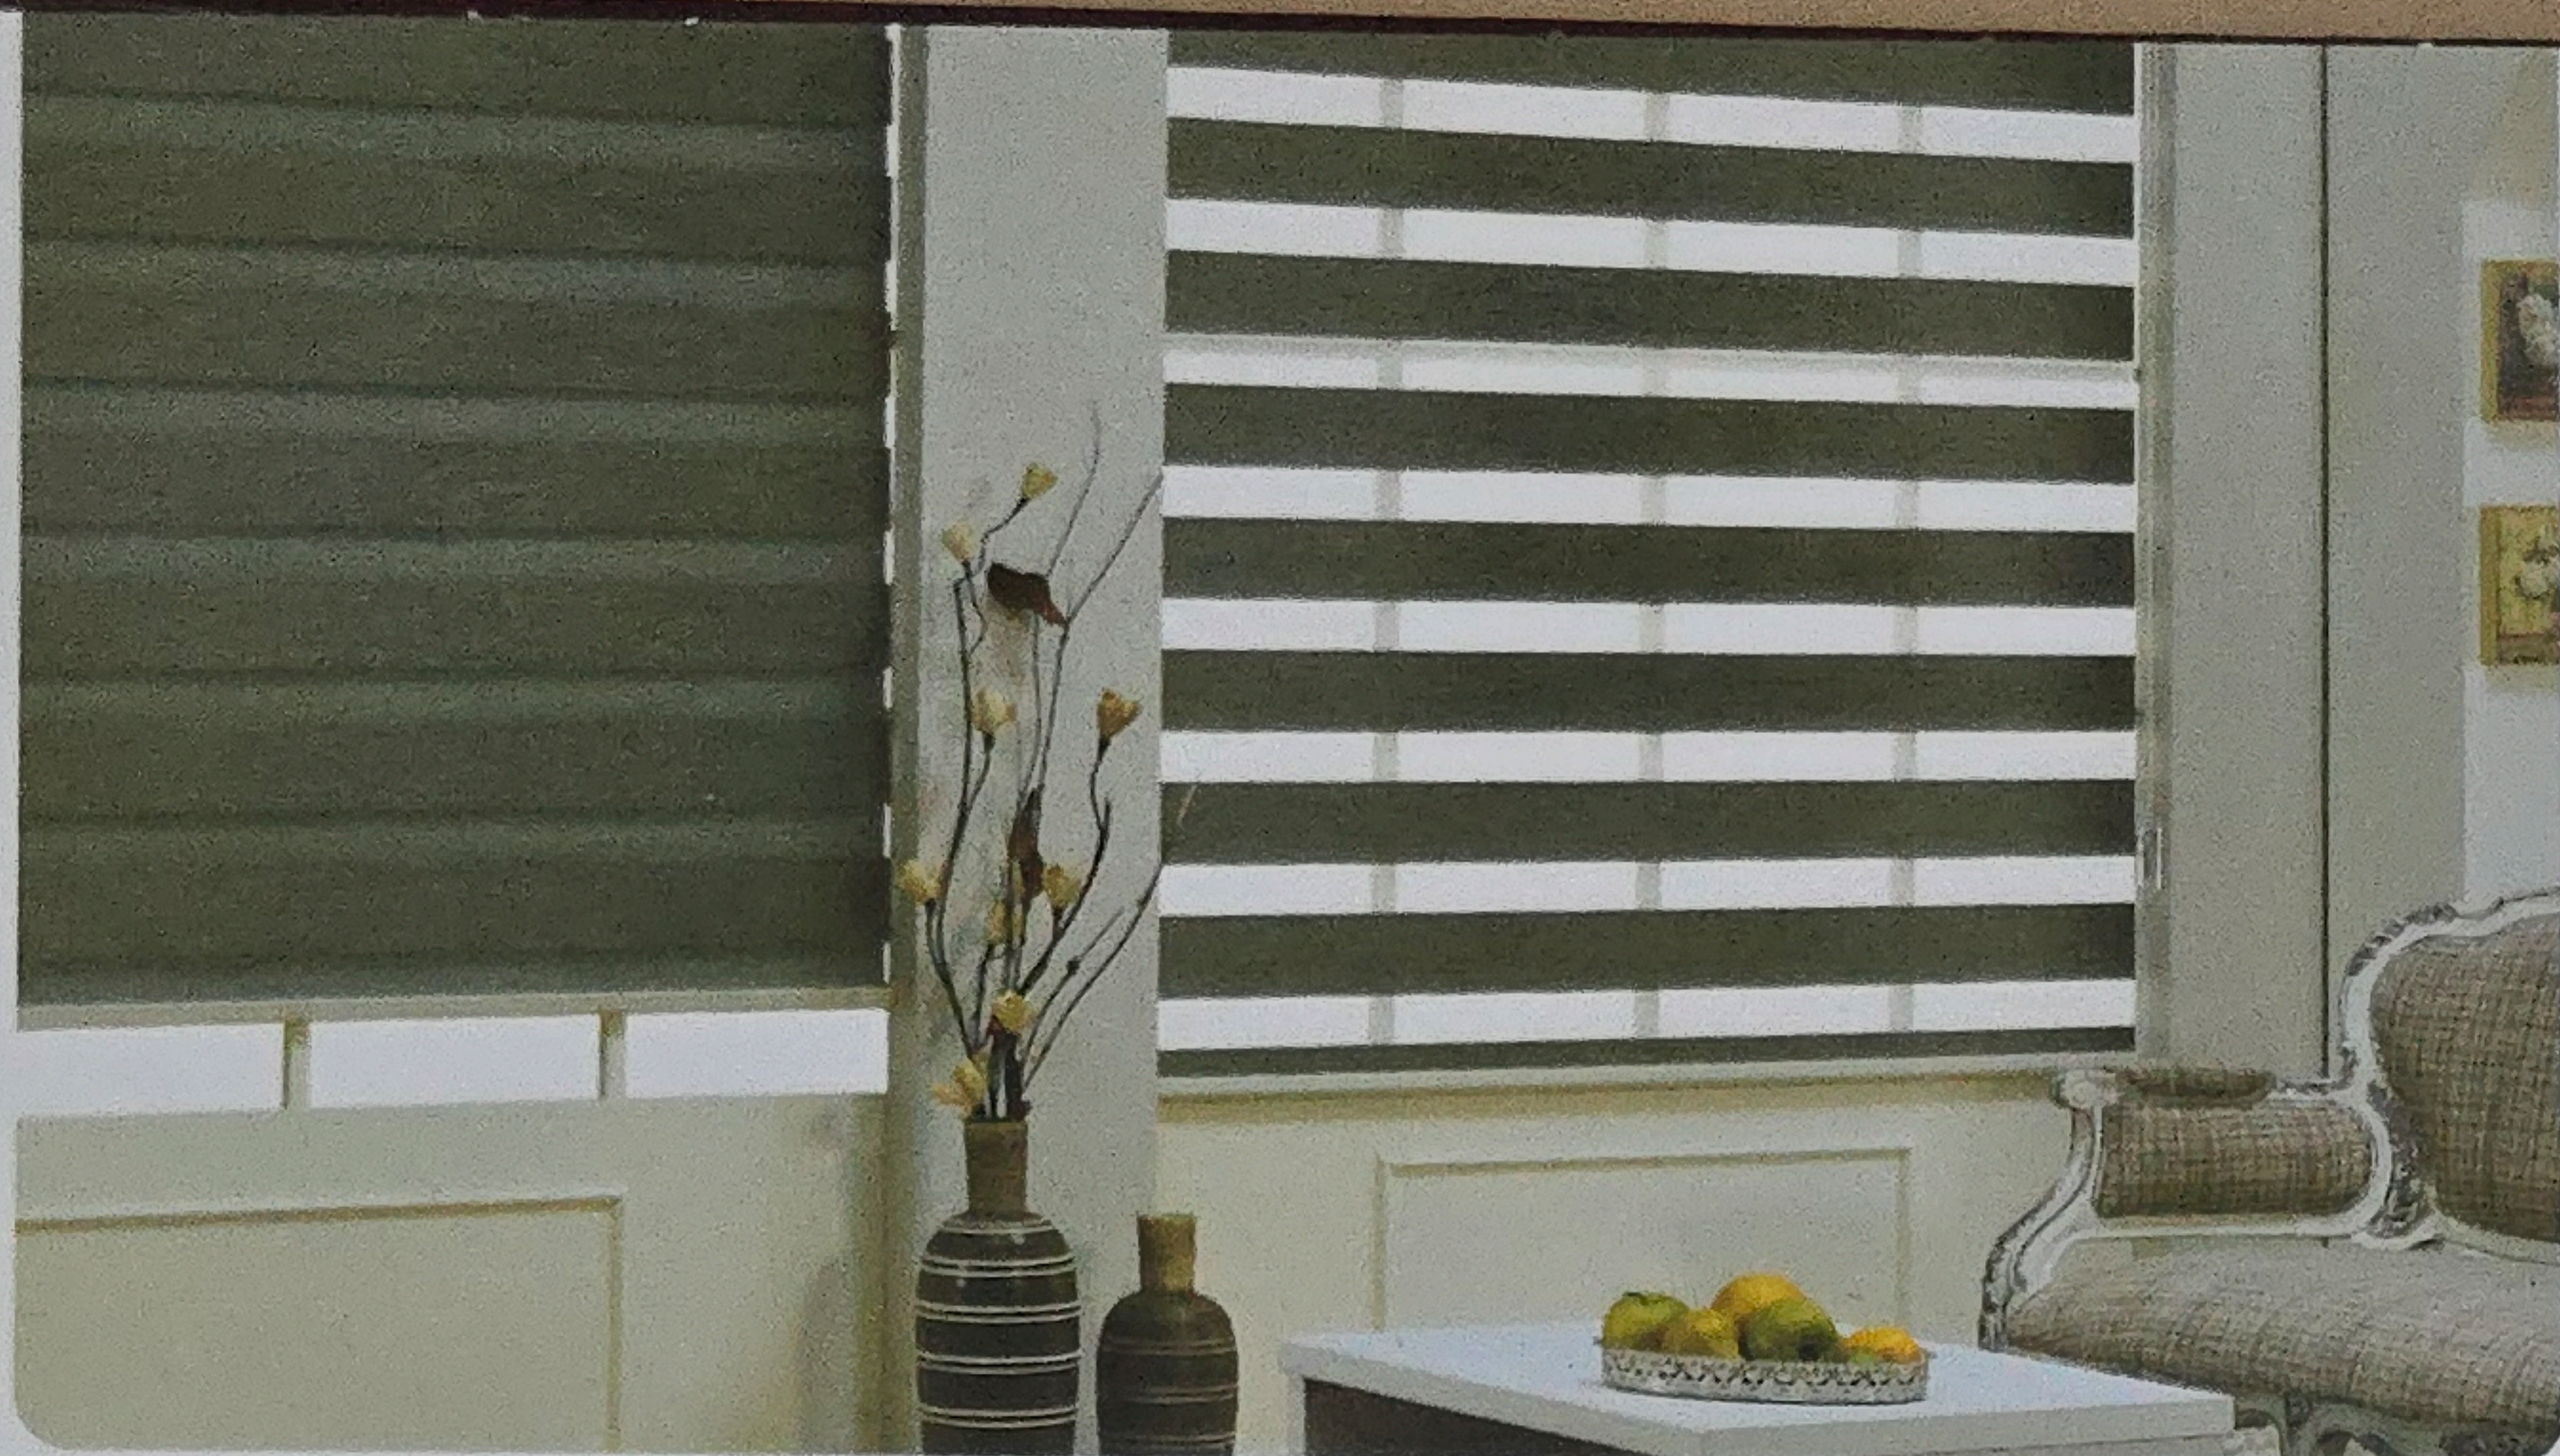

## TECHNICAL PROPERTIES

COMPOSITION	Polyester 100%
WIDTH	280cm
PACKING	50m / Roll

ROLLER SHADE

R-002 Ivory

05 Beige

 R-007 L, Gray

세레노 암막 COMBI SHADE